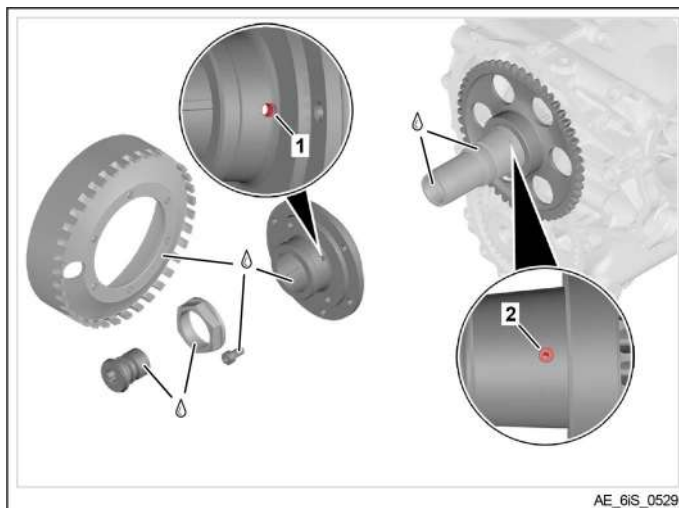

## ALERT SERVICE BULLETIN

- 1 Sprag clutch housing oil bore
- 2 Crankshaft oil spray nozzle

Fig. 10 (TYPICAL)

**Assembly:**

See Fig. 11 and 12

Step	Procedure
1	Assemble and install the sprag clutch assy. (1) and the magneto flywheel (2) along with a new oil spray nozzle part no. 456540 (3). See current Maintenance Manual Heavy (MMH) for the respective engine type, Chapter 74-20-00.