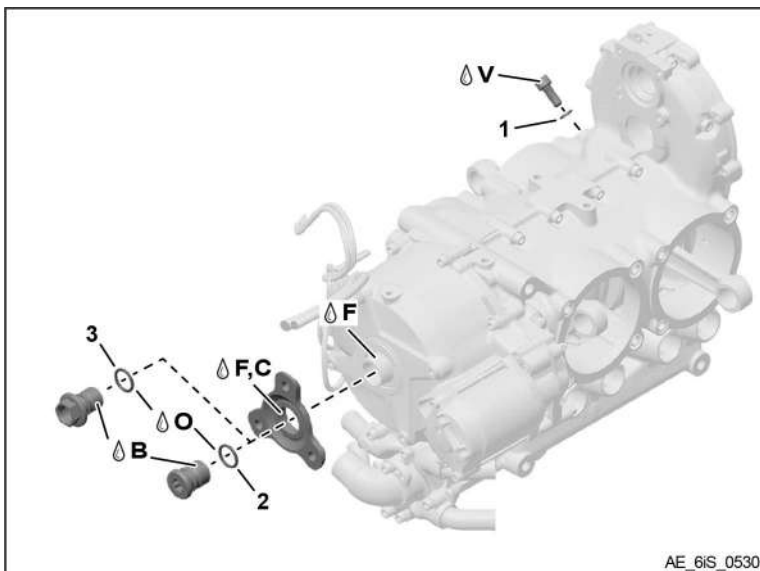

ALERT SERVICE BULLETIN

2) Material Information

2.1) Material

Price and availability will be provided on request by ROTAX® Authorized Distributors or their independent Service Centers.

2.2) Company support information

- Any possible support by BRP-Rotax will be provided on request by ROTAX® Authorized Distributors or their independent Service Centers
- This exchange program and cost sharing is valid until December 31st 2025. Up to this date limited reimbursement of costs can be applied for
- Shipping costs, downtime costs, loss of income, telephone costs etc. or costs of conversion to other engine versions or additional work, as for instance simultaneous engine overhauls are not covered in this scope and will not be borne or reimbursed by ROTAX®.

2.3) Material requirement per engine

Parts requirement for inspection, see Fig. 2.

Fig.no.	Part no.	Qty/ engine	Description	Application
2-1	950141	1	SEALING RING A 8X13	Locking pin bolt
2-2	250057*	(1)	O-RING - 18X2.5	Plug screw *
2-3	430225**	(1)	O-RING - 15.9X2.3	Plug screw **
-	-	AR	ENGINE OIL XPS / AEROSHELL SPORT PLUS 4	Oil level check

* only applicable to 912i Series

** only applicable to 915i and 916i Series

Fig. 2

d07187.fm