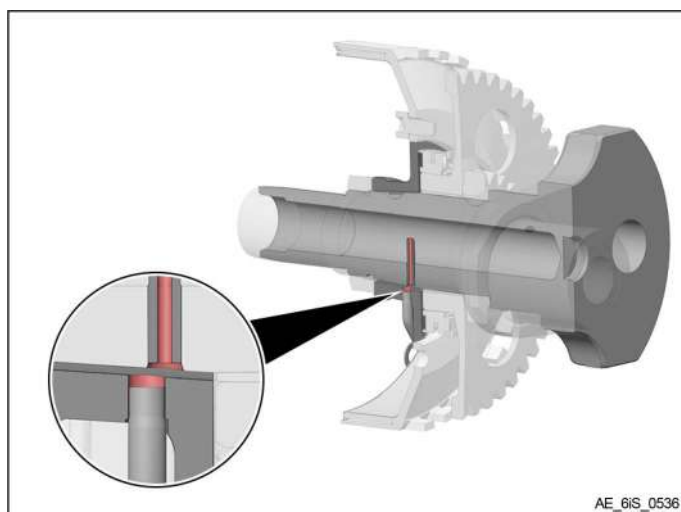

ALERT SERVICE BULLETIN

1.2) Concurrent ASB/SB/SL and SL

In addition to this Alert Service Bulletin the following documents must be observed:

- SI-912 i-011 Maintenance information on plug screw M22x1.5 part no. 940520 for ROTAX 912 i Series
- SI 912 i-028, SI-915 i-008 Change of oil cooling of stator for ROTAX® Engine Type 915 i A (Series) and 912 i (Series).
- SI-912 i-001,SI-912-016,SI-914-019,SI-915 i-001,SI-916 i-001 Selection of suitable operating fluids for Rotax Engine Type 916 i (Series), 915 i (Series), 912 i (Series), 912 and 914 (Series).
- in general, all relevant Alert Service Bulletins (ASB), Service Bulletins (SB), Service Instructions (SI), Service Letters (SL), Service Instruction - Parts and Accessories (SI-PAC) with relevance to perform this maintenance, repair or overhaul task.

1.3) Reason

Due to a deviation in the manufacturing process, excessive application of LOCTITE at the sprag clutch housing and/or oil spray nozzle may lead to blockage of the nozzle. This could lead to inadequate cooling and possible damage to both of the generators.

The classification of this mandatory Service Bulletin has been changed to a mandatory Alert Service Bulletin due to the fact that the failure mechanism has been re-evaluated to include immediate action as described before flight.

Fig. 1

1.4) Subject

Inspection and/or replacement of oil spray nozzle for ROTAX® Engine Type 912 i, 915 i and 916 i (Series).