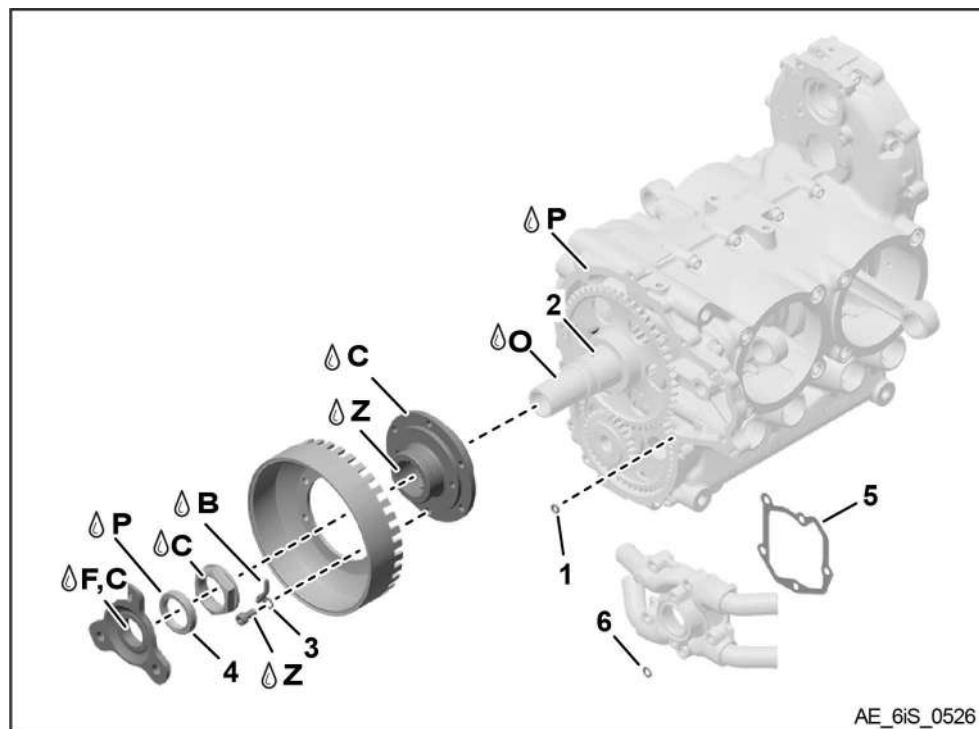

ALERT SERVICE BULLETIN

Parts requirement for cleaning and replacement, see Fig. 3:

Fig.no.	Part no.	Qty/ engine	Description	Application
3-1	831929	1	O-RING 5X2	Ignition housing
3-2	246055	1	WOODRUFF KEY	Crankshaft / sprag clutch
3-3	456540	1	OIL SPRAY NOZZLE ASSY.	Sprag clutch housing
3-4	230429	1	OIL SEAL	Ignition housing
3-5	850983	(1)	GASKET	Water pump housing
3-6	230415	(1)	SEALING RING A 6X10	Water pump drain screw
-	i	AR	ENGINE OIL XPS / AEROSHELL SPORT PLUS 4	Oil level check
-	i	AR	ENGINE COOLANT	Coolant level check

ⁱ See SI-912 i-001,SI-912-016,SI-914-019,SI-915 i-001,SI-916 i-001 Selection of suitable operating fluids for Rotax Engine Type 916 i (Series), 915 i (Series), 912 i (Series), 912 and 914 (Series).

Fig. 3

d07187.fm