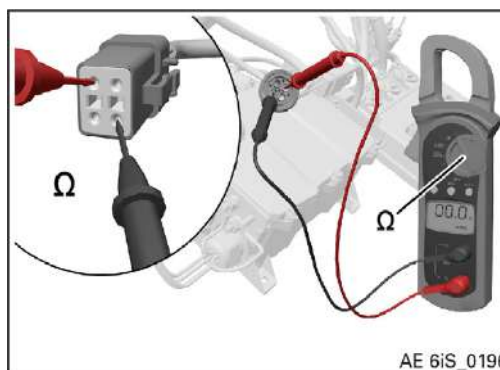

#### 3.5.1) Inspection of stator assy.

See Fig. 7

Step	Procedure
1	Drain the engine coolant. See current Maintenance Manual Line (MML) for the respective engine type, Chapter 12-20-00, Section Cooling System.
2	Remove the water pump housing. See current Maintenance Manual Heavy (MMH) for the respective engine type, Chapter 75-00-00.
3	Remove the electric starter. See current Maintenance Manual Heavy (MMH) for the respective engine type, Chapter 80-10-00.
4	Remove the ignition housing. See current Maintenance Manual Heavy (MMH) for the respective engine type, Chapter 24-20-00.
5	Visually inspect the stator and wiring for signs of overheating or discoloration.
6	Check the resistance value of generators A and B. See current Maintenance Manual Heavy (MMH) for the respective engine type, Chapter 24-20-00.
7	If the stator shows signs of discoloration or overheating and/or the resistance values are outside of the nominal range, the stator assy. is un-serviceable and must be replaced.