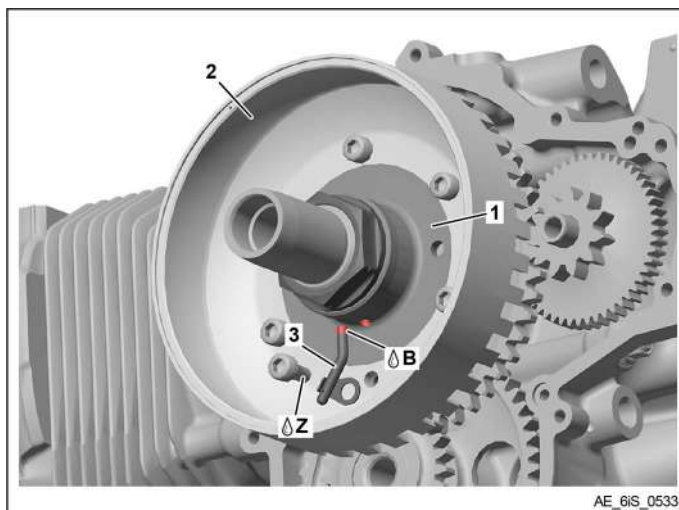

## ALERT SERVICE BULLETIN

- 1 Sprag clutch housing oil bore
- 2 Crankshaft oil spray nozzle

Fig. 10 (TYPICAL)

**Assembly:**

See Fig. 11 and 12

Step	Procedure
1	Assemble and install the sprag clutch assy. (1) and the magneto flywheel (2) along with a new oil spray nozzle part no. 456540 (3). See current Maintenance Manual Heavy (MMH) for the respective engine type, Chapter 74-20-00.

- 1 Sprag clutch assy.
- 2 Magneto flywheel
- 3 Oil spray nozzle

Fig. 11

**NOTICE**

Do not apply excessive amounts of LOCTITE to prevent oil spray nozzle from clogging. Clean bore with brake cleaning fluid before installation.